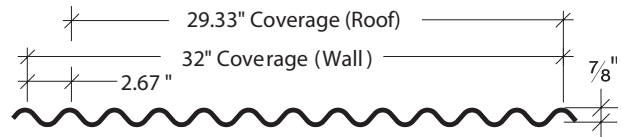

Water runoff from Rustic C panel and/or trim can/will stain surrounding surfaces, including but not limited to walls, driveways, and sidewalks. Rustic C Panels and trim are sold as-is and carry no warranty, whether express or implied. All warranties, including without limitation any implied warranty of merchantability or fitness for a particular purpose or use, are hereby excluded.

CATEGORY	CHARACTERISTIC	TEST METHOD	PURPOSE	RESULT
FIRE RESISTANCE	Room Fire Performance	UL 790	Standard for Standard Test Methods for Fire Tests of Roof Coverings	See Class A Fire Rating Data Sheet
	Negative Wind Loads	AISI S100	North American Specification for the Design of Cold-Formed Steel Structural Members	See Section Properties and Allowable Load Table Section
STRUCTURAL	Gravity Loads	AISI S100	North American Specification for the Design of Cold-Formed Steel Structural Members	See Section Properties and Allowable Load Table Section

For a complete line of trim and accessories, as well as available colors, please visit our website at ABCMetalRoofing.com.

800.877.8709 | abcmetalroofing.com | shop.abcmetalroofing.com

Descriptions and specifications contained herein were in effect at the time this publication was approved for printing. In a continuing effort to refine and improve products, American Building Components reserves the right to discontinue products at any time or change specifications and/or designs without incurring obligation. To ensure you have the latest information available, including complete a list of trim, accessories and available colors, please inquire or visit our website at www.abcmetalroofing.com.