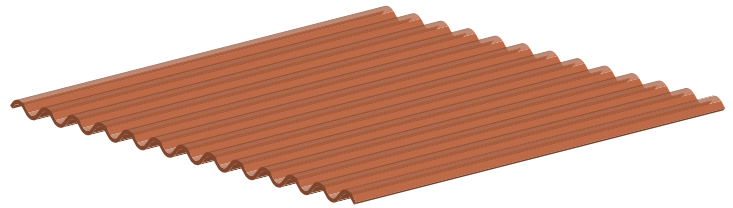

# RUSTIC TRAIL

The Rustic Trail panel offers a vintage appearance of weathered steel that deepens in color over time while providing superior protection to your home or building. Designed to naturally oxidize, Rustic Trail panels provide a picturesque southwestern aesthetic that homeowners and businesses have come to love.

## Product Specifications

- Applications:** Roof and Wall
- Coverage Widths:** 32" Wall and 29.33" Roof
- Rib Height:** 7/8"
- Panel Attachment:** Exposed Fastening System
- Gauges:** 22
- Finishes:** Unpainted & uncoated, cold rolled steel

## Features and Benefits

- Class A UL Fire Rating is available
- Roll formed from 22 gauge steel
- Product is uncoated and unpainted to allow for weathering to a rusty finish
- Panels are manufactured to order in 1/4" increments
- Flat sheets and trims are available from the same material as the panels