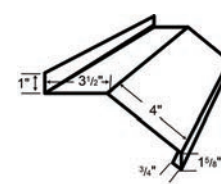

**LG 110** BASE TRIM\*

**LG 111** SQUARE BASE ANGLE\*

**LG 113** CORNER TRIM

**LG 115** INSIDE CORNER

**LG 117** RAKE TRIM

**LG 118** DENVER GABLE

**LG 119** EAVE FLASHING

**LG 120** DENVER EAVE TRIM

**LG 134** TRACK DOOR JAMB TRIM

**LG 138 / LG 139** "W" FORMED VALLEY\*

**LG 147** F&J SOFFIT

**LG 148** "F" CHANNEL

\*Refer to the 29-gauge product manual for variable trim dimensions.

**ABCMetalRoofing.com**  
**shop.ABCMetalRoofing.com**  
**877.780.2119**