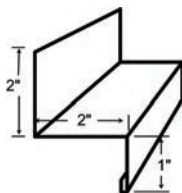

**LG 110** BASE TRIM\*

**LG 111** SQUARE BASE ANGLE\*

**LG 113** CORNER TRIM

**LG 115** INSIDE CORNER

**LG 117** RAKE TRIM

**LG 118** DENVER GABLE

**LG 119** EAVE FLASHING

**LG 120** DENVER EAVE TRIM

**LG 123** "J" CHANNEL

**LG 125** 9/16\"

**LG 126** DOOR POST TRIM\*

**LG 129** WINDOW DRIP CAP\*

**LG 130** SLIDING DOOR DRIP CAP

**LG 131** NATIONAL DOOR TRACK COVER

**LG 132** COMBO TRACK COVER

**LG 133** TOP MOUNT TRACK COVER

**LG 134** TRACK DOOR JAMB TRIM

**LG 138 / LG 139** "W" FORMED VALLEY\*

**LG 147** F&J SOFFIT

**LG 148** "F" CHANNEL

\*Refer to the 29-gauge product manual for variable trim dimensions.

**ABCMetalRoofing.com**  
**shop.ABCMetalRoofing.com**  
**877.780.2119**