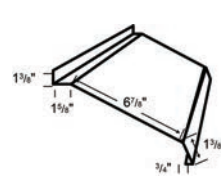

**LG 110** BASE TRIM\*

**LG 111** SQUARE BASE ANGLE\*

**LG 113** CORNER TRIM

**LG 115** INSIDE CORNER

**LG 117** RAKE TRIM

**LG 118** DENVER GABLE

**LG 119** EAVE FLASHING

**LG 120** DENVER EAVE TRIM

**LG 123** "J" CHANNEL

**LG 125** 9/16\"

**LG 126** DOOR POST TRIM\*

**LG 129** WINDOW DRIP CAP\*

**LG 130** SLIDING DOOR DRIP CAP

**LG 131** NATIONAL DOOR TRACK COVER

**LG 132** COMBO TRACK COVER

**LG 133** TOP MOUNT TRACK COVER

**LG 134** TRACK DOOR JAMB TRIM

**LG 138 / LG 139** "W" FORMED VALLEY\*

**LG 147** F&J SOFFIT

**LG 148** "F" CHANNEL

\*Refer to the 29-gauge product manual for variable trim dimensions.

**ABCMetalRoofing.com**  
**shop.ABCMetalRoofing.com**  
**877.780.2119**