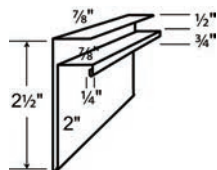

**LG 110** BASE TRIM\*

**LG 111** SQUARE BASE ANGLE\*

**LG 113** CORNER TRIM

**LG 115** INSIDE CORNER

**LG 117** RAKE TRIM

**LG 118** DENVER GABLE

**LG 119** EAVE FLASHING

**LG 120** DENVER EAVE TRIM

**LG 134** TRACK DOOR JAMB TRIM

**LG 138 / LG 139** "W" FORMED VALLEY\*

**LG 147** F&J SOFFIT

**LG 148** "F" CHANNEL

\*Refer to the 29-gauge product manual for variable trim dimensions.

**ABCMetalRoofing.com**  
**shop.ABCMetalRoofing.com**  
**877.780.2119**