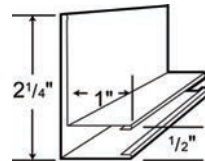

**LG 134** TRACK DOOR JAMB TRIM

**LG 138 / LG 139** "W" FORMED VALLEY\*

**LG 147** F&J SOFFIT

**LG 148** "F" CHANNEL

\*Refer to the 29-gauge product manual for variable trim dimensions.

**ABCMetalRoofing.com**  
**shop.ABCMetalRoofing.com**  
**877.780.2119**