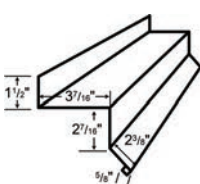

LG 131 NATIONAL DOOR TRACK COVER