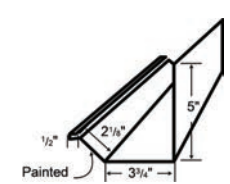

**LG 110** BASE TRIM\*

**LG 111** SQUARE BASE ANGLE\*

**LG 113** CORNER TRIM

**LG 115** INSIDE CORNER

**LG 117** RAKE TRIM

**LG 118** DENVER GABLE

**LG 119** EAVE FLASHING

**LG 120** DENVER EAVE TRIM

**LG 134** TRACK DOOR JAMB TRIM

**LG 138 / LG 139** "W" FORMED VALLEY\*

**LG 147** F&J SOFFIT

**LG 148** "F" CHANNEL

\*Refer to the 29-gauge product manual for variable trim dimensions.

**ABCMetalRoofing.com**  
**shop.ABCMetalRoofing.com**  
**877.780.2119**