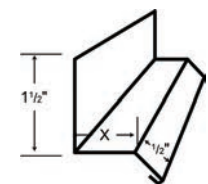

LG 129 WINDOW DRIP CAP*