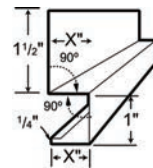

LG 101 PLAIN RIDGE CAP*

LG 104 NOTCHED ENDWALL FLASHING

LG 105 NOTCHED UPPER GAMBREL FLASHING

LG 106 NOTCHED LOWER GAMBREL FLASHING

LG107 DENVER ENDWALL FLASHING

LG 108 SIDEWALL FLASHING

LG 109 DENVER SIDEWALL FLASHING

LG 110 BASE TRIM*

LG 111 SQUARE BASE ANGLE*

LG 113 CORNER TRIM

LG 115 INSIDE CORNER

LG 117 RAKE TRIM

LG 118 DENVER GABLE

LG 119 EAVE FLASHING

LG 120 DENVER EAVE TRIM