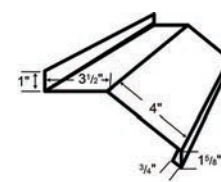

LG 110 BASE TRIM*

LG 111 SQUARE BASE ANGLE*

LG 113 CORNER TRIM

LG 115 INSIDE CORNER

LG 117 RAKE TRIM

LG 118 DENVER GABLE

LG 119 EAVE FLASHING

LG 120 DENVER EAVE TRIM

LG 134 TRACK DOOR JAMB TRIM

LG 138 / LG 139
"W" FORMED VALLEY*

LG 147 F&J SOFFIT

LG 148 "F" CHANNEL

*Refer to the 29-gauge product manual for variable trim dimensions.

ABCMetalRoofing.com
shop.ABCMetalRoofing.com
877.780.2119