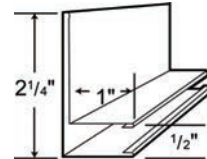

LG 134 TRACK DOOR JAMB TRIM

LG 138 / LG 139
"W" FORMED VALLEY*

LG 147 F&J SOFFIT

LG 148 "F" CHANNEL

*Refer to the 29-gauge product manual for variable trim dimensions.

ABCMetalRoofing.com
shop.ABCMetalRoofing.com
877.780.2119