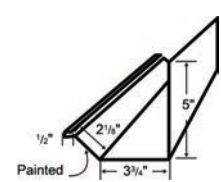

LG 110 BASE TRIM*

LG 111 SQUARE BASE ANGLE*

LG 113 CORNER TRIM

LG 115 INSIDE CORNER

LG 117 RAKE TRIM

LG 118 DENVER GABLE

LG 119 EAVE FLASHING

LG 120 DENVER EAVE TRIM

LG 134 TRACK DOOR JAMB TRIM

LG 138 / LG 139
"W" FORMED VALLEY*

LG 147 F&J SOFFIT

LG 148 "F" CHANNEL

*Refer to the 29-gauge product manual for variable trim dimensions.

ABCMetalRoofing.com
shop.ABCMetalRoofing.com
877.780.2119