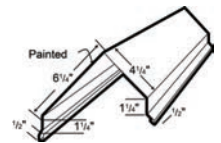

LG 101 PLAIN RIDGE CAP*

LG 104 NOTCHED ENDWALL FLASHING

LG 105 NOTCHED UPPER GAMBREL FLASHING

LG 106 NOTCHED LOWER GAMBREL FLASHING

LG107 DENVER ENDWALL FLASHING

LG 108 SIDEWALL FLASHING

LG 109 DENVER SIDEWALL FLASHING

LG 110 BASE TRIM*

LG 111 SQUARE BASE ANGLE*

LG 113 CORNER TRIM

LG 115 INSIDE CORNER

LG 117 RAKE TRIM

LG 118 DENVER GABLE

LG 119 EAVE FLASHING

LG 120 DENVER EAVE TRIM