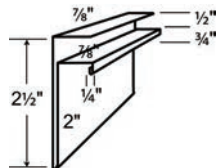

LG 110 BASE TRIM*

LG 111 SQUARE BASE ANGLE*

LG 113 CORNER TRIM

LG 115 INSIDE CORNER

LG 117 RAKE TRIM

LG 118 DENVER GABLE

LG 119 EAVE FLASHING

LG 120 DENVER EAVE TRIM

LG 134 TRACK DOOR JAMB TRIM

LG 138 / LG 139
"W" FORMED VALLEY*

LG 147 F&J SOFFIT

LG 148 "F" CHANNEL

*Refer to the 29-gauge product manual for variable trim dimensions.

ABCMetalRoofing.com
shop.ABCMetalRoofing.com
877.780.2119