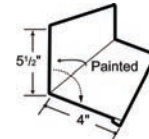

LG 101 PLAIN RIDGE CAP*

LG 104 NOTCHED ENDWALL FLASHING

LG 105 NOTCHED UPPER GAMBREL FLASHING

LG 106 NOTCHED LOWER GAMBREL FLASHING

LG107 DENVER ENDWALL FLASHING

LG 108 SIDEWALL FLASHING

LG 109 DENVER SIDEWALL FLASHING

LG 110 BASE TRIM*

LG 111 SQUARE BASE ANGLE*

LG 113 CORNER TRIM

LG 115 INSIDE CORNER

LG 117 RAKE TRIM

LG 118 DENVER GABLE

LG 119 EAVE FLASHING

LG 120 DENVER EAVE TRIM