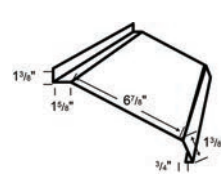

LG 110 BASE TRIM*

LG 111 SQUARE BASE ANGLE*

LG 113 CORNER TRIM

LG 115 INSIDE CORNER

LG 117 RAKE TRIM

LG 118 DENVER GABLE

LG 119 EAVE FLASHING

LG 120 DENVER EAVE TRIM

LG 123 "J" CHANNEL

LG 125 9/16" DOOR JAMB

LG 126 DOOR POST TRIM*

LG 129 WINDOW DRIP CAP*

LG 130 SLIDING DOOR DRIP CAP

LG 131 NATIONAL DOOR TRACK COVER

LG 132 COMBO TRACK COVER

LG 133 TOP MOUNT TRACK COVER

LG 134 TRACK DOOR JAMB TRIM

LG 138 / LG 139
"W" FORMED VALLEY*

LG 147 F&J SOFFIT

LG 148 "F" CHANNEL

*Refer to the 29-gauge product manual for variable trim dimensions.

ABCMetalRoofing.com
shop.ABCMetalRoofing.com
877.780.2119