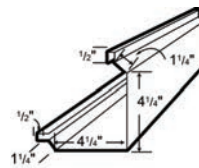

LG 101 PLAIN RIDGE CAP*

LG 104 NOTCHED ENDWALL FLASHING

LG 105 NOTCHED UPPER GAMBREL FLASHING

LG 106 NOTCHED LOWER GAMBREL FLASHING

LG107 DENVER ENDWALL FLASHING

LG 108 SIDEWALL FLASHING

LG 109 DENVER SIDEWALL FLASHING

LG 110 BASE TRIM*

LG 111 SQUARE BASE ANGLE*

LG 113 CORNER TRIM

LG 115 INSIDE CORNER

LG 117 RAKE TRIM

LG 118 DENVER GABLE

LG 119 EAVE FLASHING

LG 120 DENVER EAVE TRIM