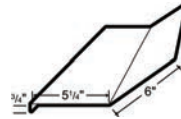

LG 101 PLAIN RIDGE CAP*

LG 104 NOTCHED ENDWALL FLASHING

LG 105 NOTCHED UPPER GAMBREL FLASHING

LG 106 NOTCHED LOWER GAMBREL FLASHING

LG107 DENVER ENDWALL FLASHING

LG 108 SIDEWALL FLASHING

LG 109 DENVER SIDEWALL FLASHING

LG 110 BASE TRIM*

LG 111 SQUARE BASE ANGLE*

LG 113 CORNER TRIM

LG 115 INSIDE CORNER

LG 117 RAKE TRIM

LG 118 DENVER GABLE

LG 119 EAVE FLASHING

LG 120 DENVER EAVE TRIM