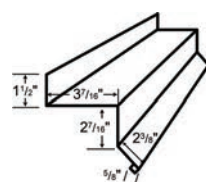

LG 131 NATIONAL DOOR TRACK COVER